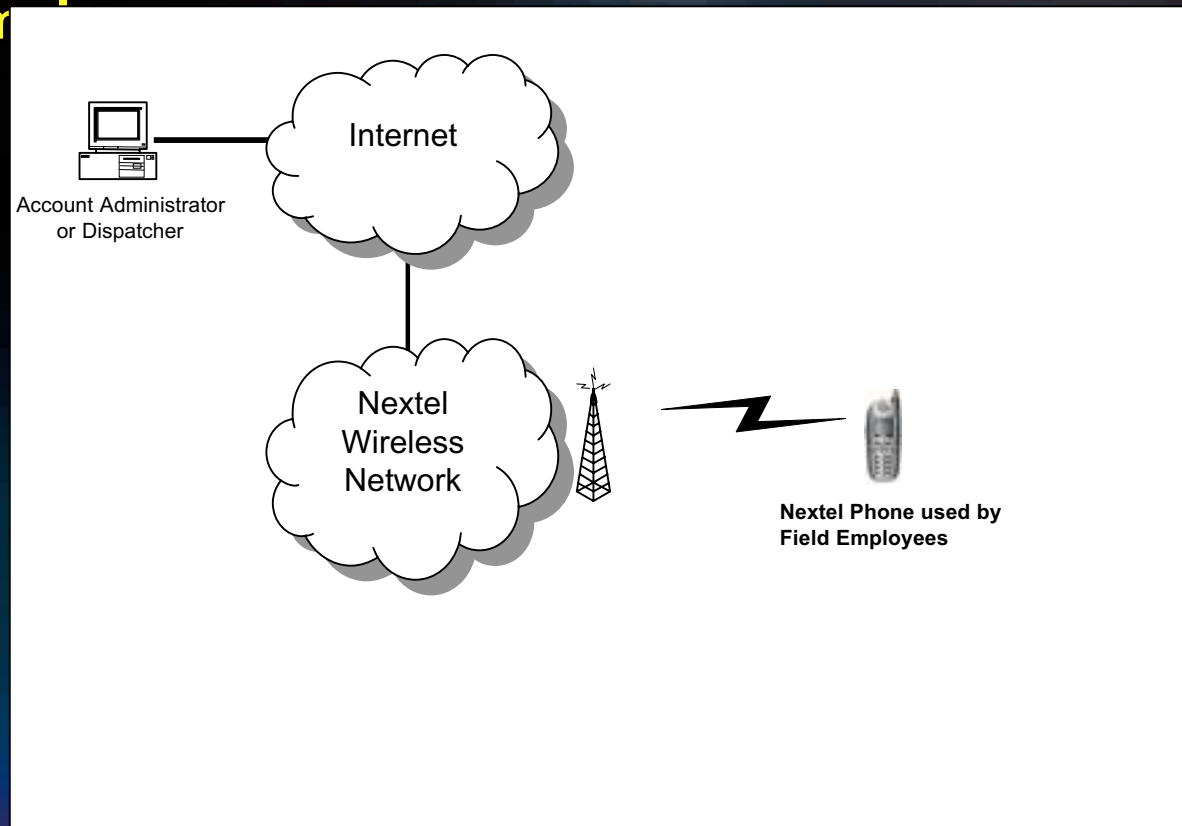

## System Release 9.8

- Allow for Direct Connect “Roaming” from market to market

## ‘.1’ Upgrade

- Allows utilization of Cellular Assisted GPS for E911
- Mobile Location Server installed

## System Release 10.0

- Allows Nationwide Direct Connect Feature

# NOL Mobile Locator: Product Description

**NOL Mobile Locator is a web-based mapping application that allows dispatchers or account administrators to locate handsets used by field employees.**